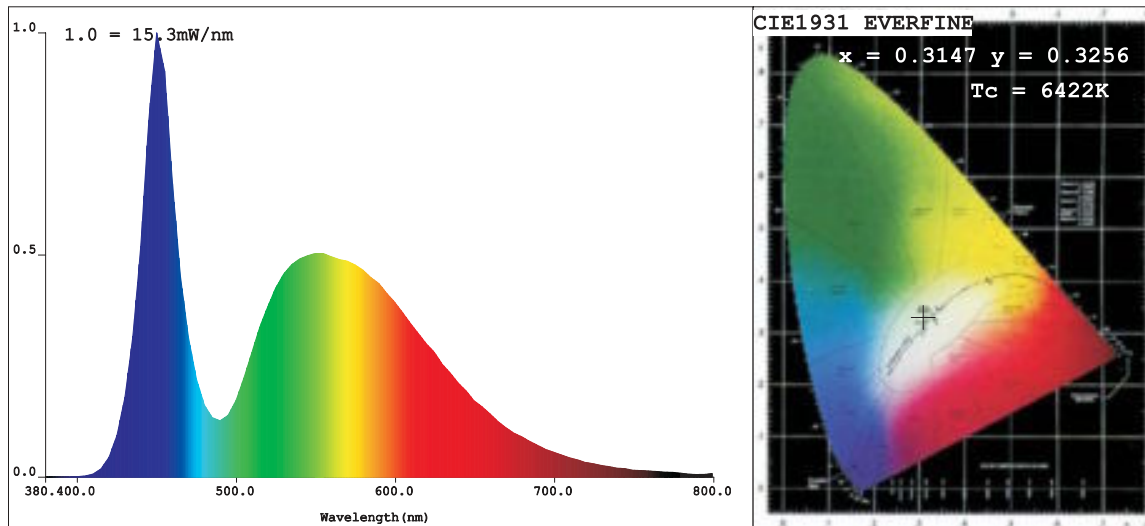

TECHNICAL SPECIFICATIONS

Luminary Power	3 W	5 W	7 W
Lamp Base	B22 / E27 / E26 / E14	B22 / E27 / E26 / E14	B22 / E27 / E26 / E14
Operating Voltage	AC 100-240 V, 50-60 Hz	AC 100-240 V, 50-60 Hz	AC 100-240 V, 50-60 Hz
Nominal Operating Power	3.5 W	5.8 W	7.2 W
Luminous Flux	180-220Lm / 230-265Lm	310-350Lm / 405-455Lm	380-420Lm / 510-550Lm
LED Life	50,000 h	50,000 h	50,000 h
Viewing Angle	120-160 °	120-160 °	120-160 °
Materials	Cast Aluminium Body; Frosted PC Cover	Cast Aluminium Body; Frosted PC Cover	Cast Aluminium Body; Frosted PC Cover
Dimensions	Ø 50 mm × 60.5 mm	Ø 60mm × 125 mm	Ø 56mm × 105 mm
Weight	84 g	142 g	142 g
Color Temperature	2700-3500 K(Warm White) / 5500-6500 K (Pure White)	2700-3500 K(Warm White) / 5500-6500 K (Pure White)	2700-3500 K(Warm White) / 5500-6500 K (Pure White)
Packaging Dimensions	55 mm × 55 mm × 65 mm	65 mm × 65 mm × 155 mm	65 mm × 65 mm × 155 mm
Single LED Source Lumen	80Lm/W Above	80Lm/ W Above	80Lm /W Above

Spectrophotometer Test Report

Light Source Test Report

CIE Color Parameters:

Chromaticity Coordinate: x=0.3147 y=0.3256/u'=0.2005 v'=0.4668 (duv=4.38e-004)

CCT: Tc= 5222K Prcp WaveL: ~~λ~~486.2nm Purity=6.9%

Peak WaveL: ~~λ~~p=450nm Half Width: ~~Δλ~~24.3nm Ratio: R=12.8% G=82.9% B=4.4%

Average Wave: 544nm

CLASS: E_5700K

Rendering Index: Ra=75.3

Photo Parameters:

Flux: ~~Φ~~457.71(lm) Luminous Efficacy: 79.31(lm/W) Luminous Power: P=1.122(W)