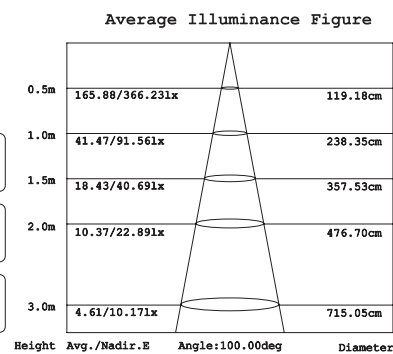

TECHNICAL SPECIFICATIONS

Luminary Power	3 W	5 W	7 W
Lamp Base	B22 / E27 / E26 / E14	B22 / E27 / E26 / E14	B22 / E27 / E26 / E14
Operating Voltage	AC 100-240 V, 50-60 Hz	AC 100-240 V, 50-60 Hz	AC 100-240 V, 50-60 Hz
Nominal Operating Power	3.5 W	5.8 W	7.2 W
Luminous Flux	180-220Lm / 230-265Lm	310-350Lm / 405-455Lm	380-420Lm / 510-550Lm
LED Life	50,000 h	50,000 h	50,000 h
Viewing Angle	120-160 °	120-160 °	120-160 °
Materials	Cast Aluminium Body; Frosted PC Cover	Cast Aluminium Body; Frosted PC Cover	Cast Aluminium Body; Frosted PC Cover
Dimensions	Ø 50 mm × 60.5 mm	Ø 60mm × 125 mm	Ø 56mm × 105 mm
Weight	84 g	142 g	142 g
Color Temperature	2700-3500 K(Warm White) / 5500-6500 K (Pure White)	2700-3500 K(Warm White) / 5500-6500 K (Pure White)	2700-3500 K(Warm White) / 5500-6500 K (Pure White)
Packaging Dimensions	55 mm × 55 mm × 65 mm	65 mm × 65 mm × 155 mm	65 mm × 65 mm × 155 mm
Single LED Source Lumen	80Lm/W Above	80Lm/ W Above	80Lm /W Above

Dimensions

Specifications

FZ/002/B001/5E27-WW

FZ/002/B001/5E27-W

Model #	Color	LED Type	CCT	Rated Power Consumption	CRI	Luminous Flux	Working Voltage	Beam Angle	Weight
FZ/002/B001/5E27-W	White	1W LEDs	6000-6500K	6.5W	75	457 lm	85-265Vac	140°C	142g
FZ/002/B001/5E27-WW	Warm White	1W LEDs	3000-3500K	6.5W	51	450 lm	85-265Vac	140°C	

Peak WaveL: ~~λ~~p=450nm Half Width: ~~Δλ~~24.3nm Ratio: R=12.8% G=82.9% B=4.4%

Average Wave: 544nm

CLASS: E_5700K

Rendering Index: Ra=75.3

Photo Parameters:

Flux: ~~Φ~~457.71(lm) Luminous Efficacy: 79.31(lm/W) Luminous Power: P=1.122(W)