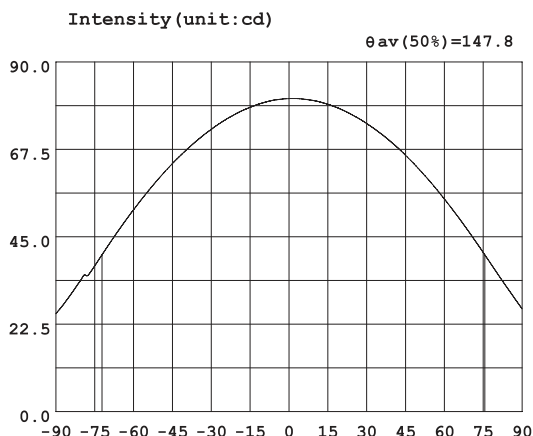

GONIOPHOTOMETER Test Report