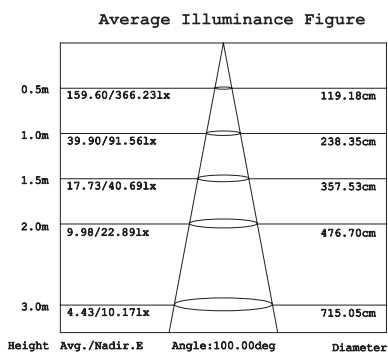

TECHNICAL SPECIFICATIONS

Luminary Power	3 W	5 W	7 W
Lamp Base	B22 / E27 / E26 / E14	B22 / E27 / E26 / E14	B22 / E27 / E26 / E14
Operating Voltage	AC 100-240 V, 50-60 Hz	AC 100-240 V, 50-60 Hz	AC 100-240 V, 50-60 Hz
Nominal Operating Power	3.5 W	5.8 W	7.2 W
Luminous Flux	180-220Lm / 230-265Lm	310-350Lm / 405-455Lm	380-420Lm / 510-550Lm
LED Life	50,000 h	50,000 h	50,000 h
Viewing Angle	120-160 °	120-160 °	120-160 °
Materials	Cast Aluminium Body; Frosted PC Cover	Cast Aluminium Body; Frosted PC Cover	Cast Aluminium Body; Frosted PC Cover
Dimensions	Ø 50 mm × 60.5 mm	Ø 60mm × 125 mm	Ø 56mm × 105 mm
Weight	84 g	142 g	142 g
Color Temperature	2700-3500 K(Warm White) / 5500-6500 K (Pure White)	2700-3500 K(Warm White) / 5500-6500 K (Pure White)	2700-3500 K(Warm White) / 5500-6500 K (Pure White)
Packaging Dimensions	55 mm × 55 mm × 65 mm	65 mm × 65 mm × 155 mm	65 mm × 65 mm × 155 mm
Single LED Source Lumen	80Lm/W Above	80Lm/ W Above	80Lm /W Above

Dimensions

Specifications

FZ/002/B001/5E27-WW

FZ/002/B001/5E27-W

Model #	Color	LED Type	CCT	Rated Power Consumption	CRI	Luminous Flux	Working Voltage	Beam Angle	Weight
FZ/002/B001/5E27-W	White	1W LEDs	6000-6500K	6.5W	75	457 lm	85-265Vac	140°C	142g
FZ/002/B001/5E27-WW	Warm White	1W LEDs	3000-3500K	6.5W	51	450 lm	85-265Vac	140°C	

Spectrophotometer Test Report

Light Source Test Report

CIE Color Parameters:

Chromaticity Coordinate: x=0.3147 y=0.3256/u'=0.2005 v'=0.4668 (duv=4.38e-004)

CCT: Tc= 5222K Prcp WaveL: ~~λ~~486.2nm Purity=6.9%

Peak WaveL: ~~λ~~p=450nm Half Width: ~~Δλ~~24.3nm Ratio: R=12.8% G=82.9% B=4.4%

Average Wave: 544nm

CLASS: E_5700K

Rendering Index: Ra=75.3

Photo Parameters:

Flux: ~~Φ~~457.71(lm) Luminous Efficacy: 79.31(lm/W) Luminous Power: P=1.122(W)