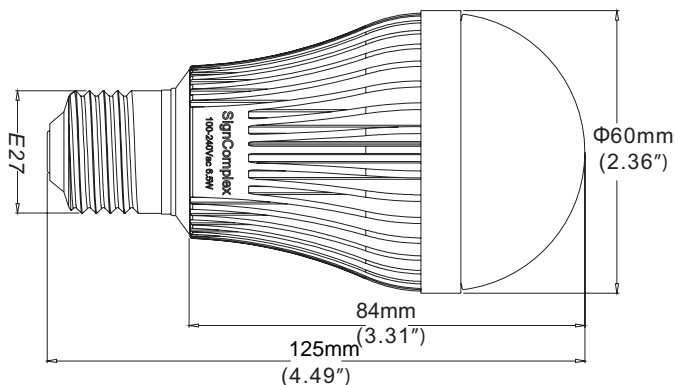

TECHNICAL SPECIFICATIONS

Luminary Power	3 W	5 W	7 W
Lamp Base	B22 / E27 / E26 / E14	B22 / E27 / E26 / E14	B22 / E27 / E26 / E14
Operating Voltage	AC 100-240 V, 50-60 Hz	AC 100-240 V, 50-60 Hz	AC 100-240 V, 50-60 Hz
Nominal Operating Power	3.5 W	5.8 W	7.2 W
Luminous Flux	180-220Lm / 230-265Lm	310-350Lm / 405-455Lm	380-420Lm / 510-550Lm
LED Life	50,000 h	50,000 h	50,000 h
Viewing Angle	120-160 °	120-160 °	120-160 °
Materials	Cast Aluminium Body; Frosted PC Cover	Cast Aluminium Body; Frosted PC Cover	Cast Aluminium Body; Frosted PC Cover
Dimensions	Ø 50 mm × 60.5 mm	Ø 60mm × 125 mm	Ø 56mm × 105 mm
Weight	84 g	142 g	142 g
Color Temperature	2700-3500 K(Warm White) / 5500-6500 K (Pure White)	2700-3500 K(Warm White) / 5500-6500 K (Pure White)	2700-3500 K(Warm White) / 5500-6500 K (Pure White)
Packaging Dimensions	55 mm × 55 mm × 65 mm	65 mm × 65 mm × 155 mm	65 mm × 65 mm × 155 mm
Single LED Source Lumen	80Lm/W Above	80Lm/ W Above	80Lm /W Above

Dimensions

Specifications

FZ/002/B001/5E27-WW

FZ/002/B001/5E27-W

Model #	Color	LED Type	CCT	Rated Power Consumption	CRI	Luminous Flux	Working Voltage	Beam Angle	Weight
FZ/002/B001/5E27-W	White	1W LEDs	6000-6500K	6.5W	75	457 lm	85-265Vac	140°C	142g
FZ/002/B001/5E27-WW	Warm White	1W LEDs	3000-3500K	6.5W	51	450 lm	85-265Vac	140°C	

Peak WaveL: ~~λ~~p=450nm Half Width: ~~Δλ~~24.3nm Ratio: R=12.8% G=82.9% B=4.4%

Average Wave: 544nm

CLASS: E_5700K

Rendering Index: Ra=75.3

Photo Parameters:

Flux: ~~Φ~~457.71(lm) Luminous Efficacy: 79.31(lm/W) Luminous Power: P=1.122(W)

Electrical Parameters:

U=211.2V I=0.0354A P=6.603W PF=0.840

Instrument Status:

Scan Range: 380.0nm-800.0nm

Interval: 5.0nm

Ip = 18108(G=4,D=54)

REF = 15518

TMP(PMT) = 31.1(deg.celsius)