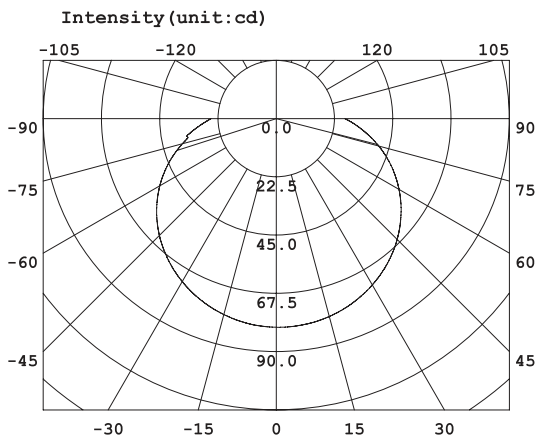

GONIOPHOTOMETER Test Report